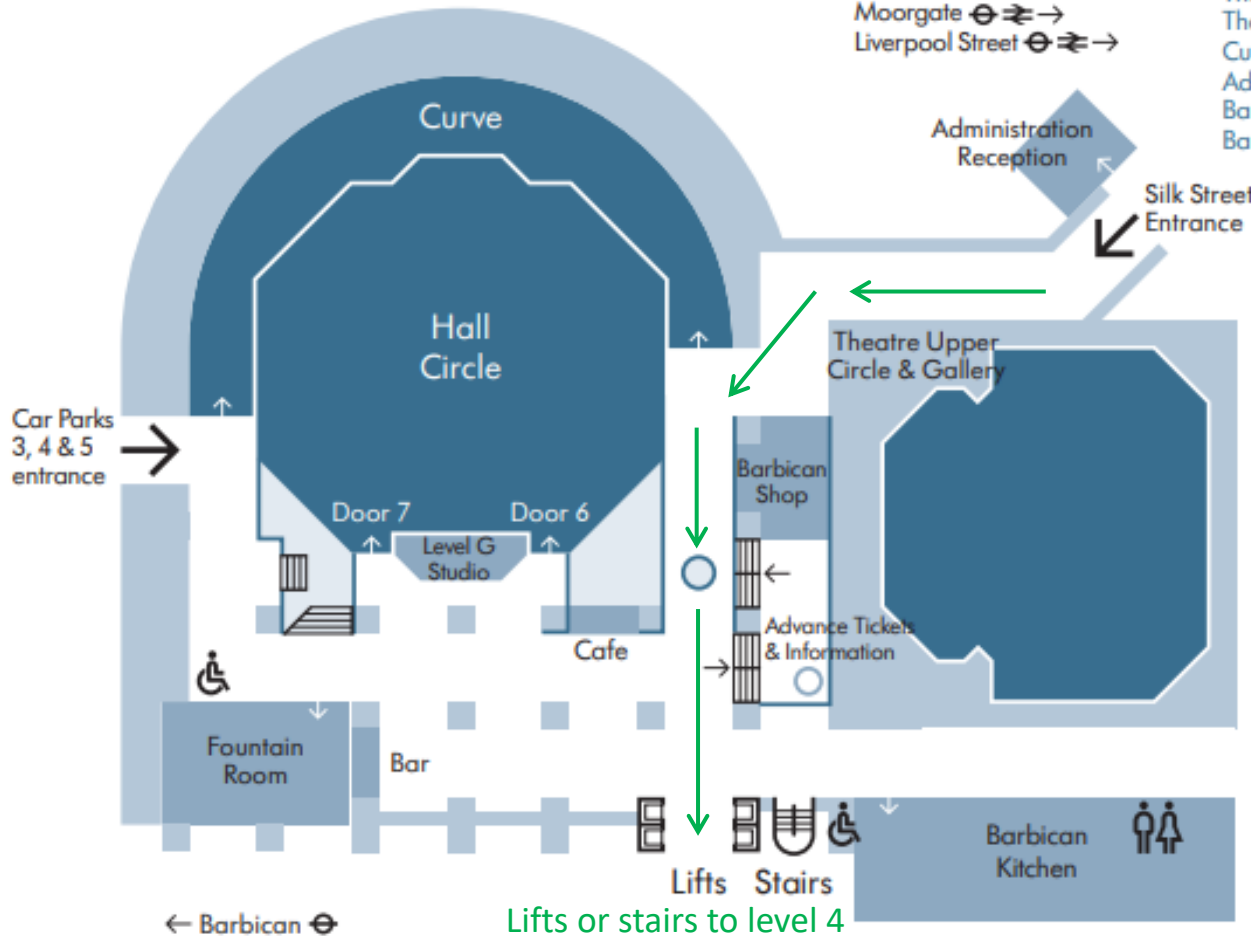

## Level G

- Hall Circle
- Theatre Upper Circle
- Theatre Gallery
- Curve Gallery
- Advance Tickets & Information
- Barbican Kitchen
- Barbican Shop

- ← Cinemas 2 & 3
- ← Exhibition Hall 2
- ← Barbican ⊕
- Moorgate ⊕ ⇌ →
- Liverpool Street ⊕ ⇌ →

← Barbican ⊕

Lifts or stairs to level 4

## Level 4

- Frobisher Auditorium
- Frobisher Rooms 1–6
- Frobisher Hub
- Frobisher Reception
- Conservatory Terrace